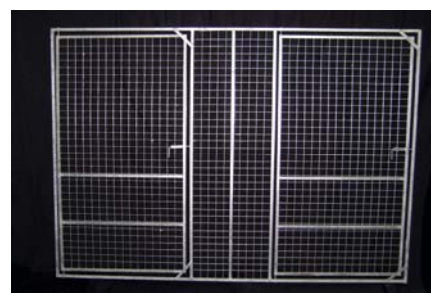

# Dog Pen Wire Panels

All prices GST inclusive

No Doors

3.110m x 1.8m high	with 2 doors	\$275.00
3.110m x 1.8m high	with 1 door	\$235.00
3.110m x 1.8m high	with no doors	\$195.00

2 Doors

2.340m x 1.8m high	with 2 doors	\$260.00
2.340m x 1.8m high	with 1 door	\$220.00
2.340m x 1.8m high	with no doors	\$180.00